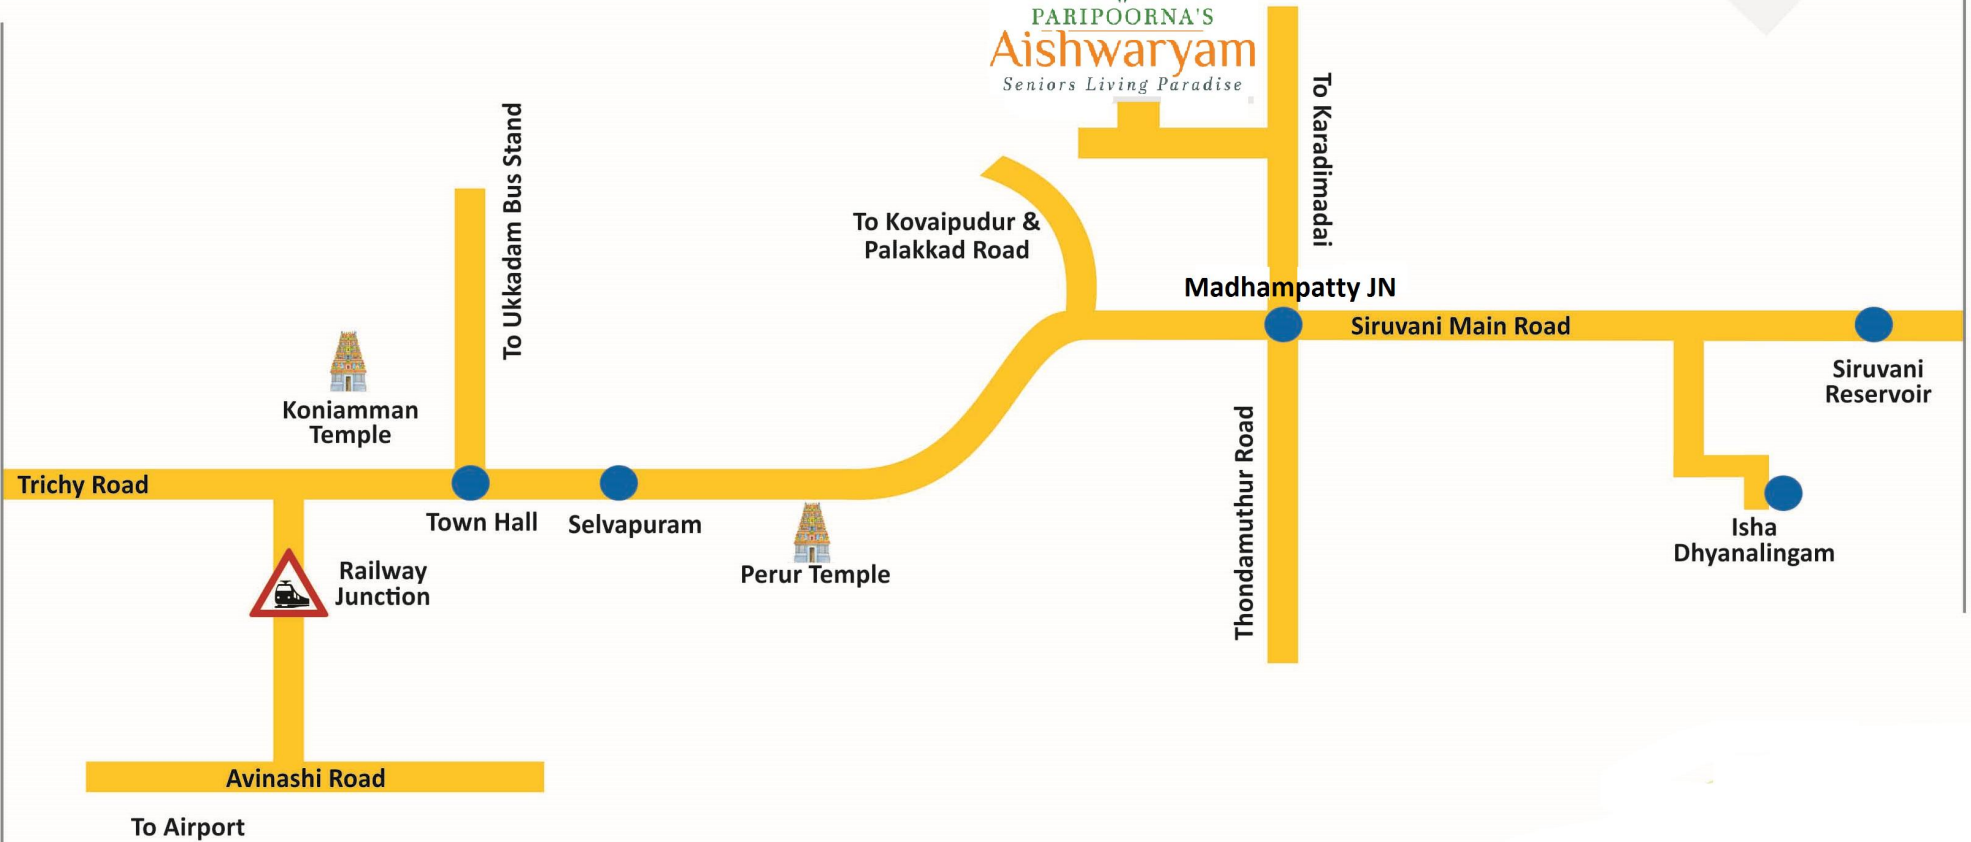


  
**PARIPOORNA'S**  
**Aishwaryam**  
*Seniors Living Paradise*

Major hospitals are within 10 kms

Perur Temple is just 5 kms

Isha Yoga is within 15 kms

Famous Saibaba Temple is 3 kms from this Project Location